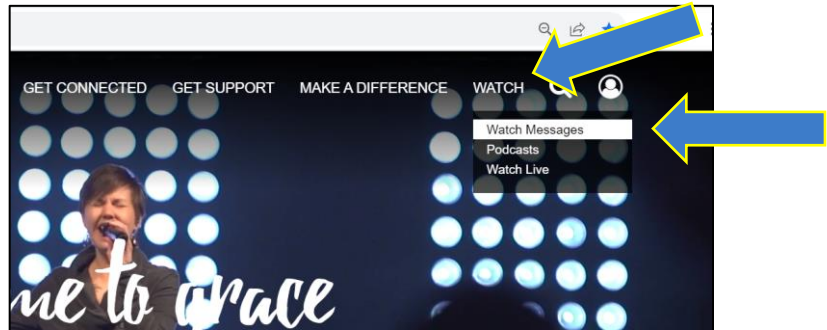

GROWING FURTHER QUESTIONS | FOR GROUP MEMBERS

WATCHING PAST SERMONS ON YOUR PERSONAL COMPUTER

Since Growing Further questions are associated with each sermon message, you can use these with your small group to go more in-depth on the sermon topic each week. If you did not yet watch the sermon message, you can view it on our website.

To begin, go to our website at gracechurchco.com, select "WATCH", then click "Watch Messages".