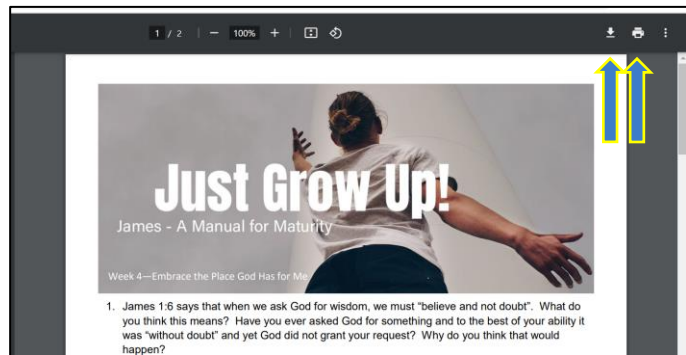

You can save the questions to your computer by clicking on the download icon. You can print the questions by clicking on the printer icon.